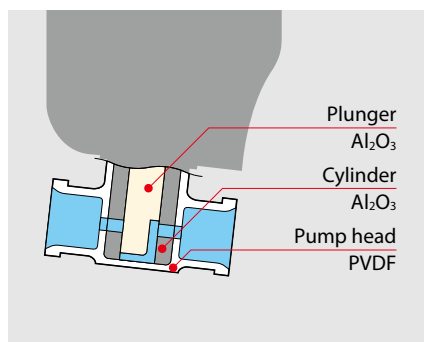

Wet end materials