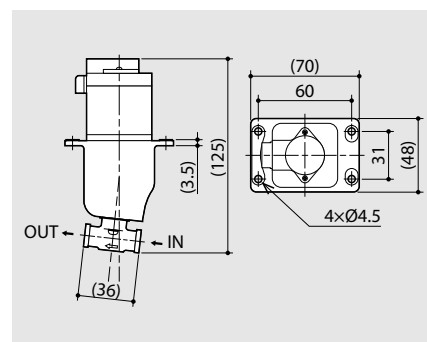

Dimensions in mm

IWAKI CO., LTD. 6-6 Kanda-Sudacho 2-chome Chiyoda-ku Tokyo 101-8558 Japan TEL : (81)3 3254 2935 FAX : 3 3252 8892

www.iwakipumps.jp

European office : IWAKI Europe GmbH
Germany : IWAKI Europe GmbH
Holland : IWAKI Europe GmbH (Netherlands Branch)
Italy : IWAKI Europe GmbH (Italy Branch)
Spain : IWAKI Europe GmbH (Spain Branch)
Belgium : IWAKI Belgium N.V.
Denmark : IWAKI Nordic A/S
Finland : IWAKI Suomi Oy
France : IWAKI France S.A.
Norway : IWAKI Norge AS
Sweden : IWAKI Sverige AB
U.K. : IWAKI Pumps (UK) Ltd.

TEL: (49)2154 9254 0 FAX: 2154 9254 48
TEL: (49)2154 9254 50 FAX: 2154 9254 55
TEL: (31)74 2420011 FAX: (49)2154 925448
TEL: (39)0444 371115 FAX: 0444 335350
TEL: (34)93 37 70 198 FAX: 93 47 40 991
TEL: (32)13 67 02 00 FAX: 13 67 20 30
TEL: (45)48 24 2345 FAX: 48 24 2346
TEL: (358)9 2745810 FAX: 9 2742715
TEL: (33)1 69 63 33 70 FAX: 1 64 49 92 73
TEL: (47)23 38 49 00 FAX: 23 38 49 01
TEL: (46)8 511 72900 FAX: 8 511 72922
TEL: (44)1743 231363 FAX: 1743 366507

( ) Country codes

U.S.A. : IWAKI America Inc.
Argentina : IWAKI America Inc. (Argentina Branch)
Singapore : IWAKI Singapore Pte Ltd.
Indonesia : IWAKI Singapore (Indonesia Office)
Malaysia : IWAKI Sdn. Bhd.
Australia : IWAKI Pumps Australia Pty Ltd.
Hong Kong : IWAKI Pumps Co., Ltd.
China : GFTZ IWAKI Engineering & Trading Co., Ltd.
Korea : IWAKI Korea Co., Ltd.
Taiwan : IWAKI Pumps Taiwan Co., Ltd.
Thailand : IWAKI (Thailand) Co., Ltd.
Vietnam : IWAKI Pumps Vietnam Co., Ltd.

TEL: (1)508 429 1440 FAX: 508 429 1386
TEL: (54)11 4745 4116
TEL: (65)6316 2028 FAX: 6316 3221
TEL: (62)21 6906606 FAX: 21 6906612
TEL: (60)3 7803 8807 FAX: 3 7803 4800
TEL: (61)2 9899 2411 FAX: 2 9899 2421
TEL: (852)2607 1168 FAX: 2607 1000
TEL: (86)20 84350603 FAX: 20 84359181
TEL: (86)21 6272 7502 FAX: 21 6272 6929
TEL: (82)2 2630 4800 FAX: 2 2630 4801
TEL: (886)2 8227 6900 FAX: 2 8227 6818
TEL: (66)2 322 2471 FAX: 2 322 2477
TEL: (84)613 933456 FAX: 613 933399

Caution for safety use:
Before use of pump, read instruction manual carefully to use the product correctly.

Legal attention related to export.