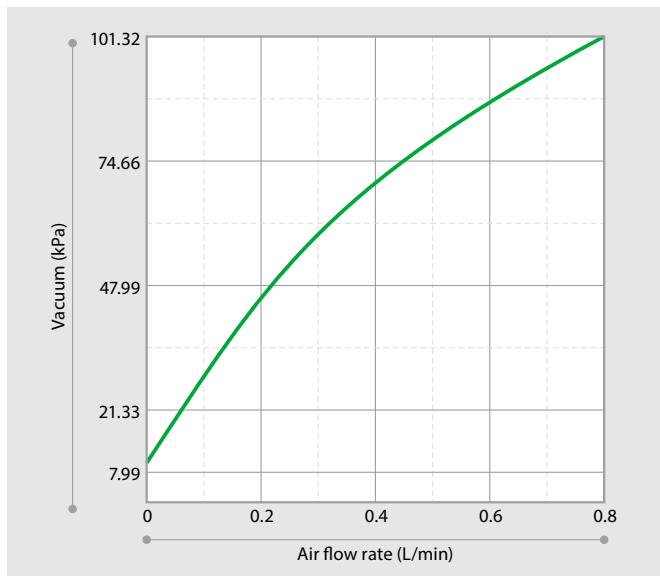

Performance curves