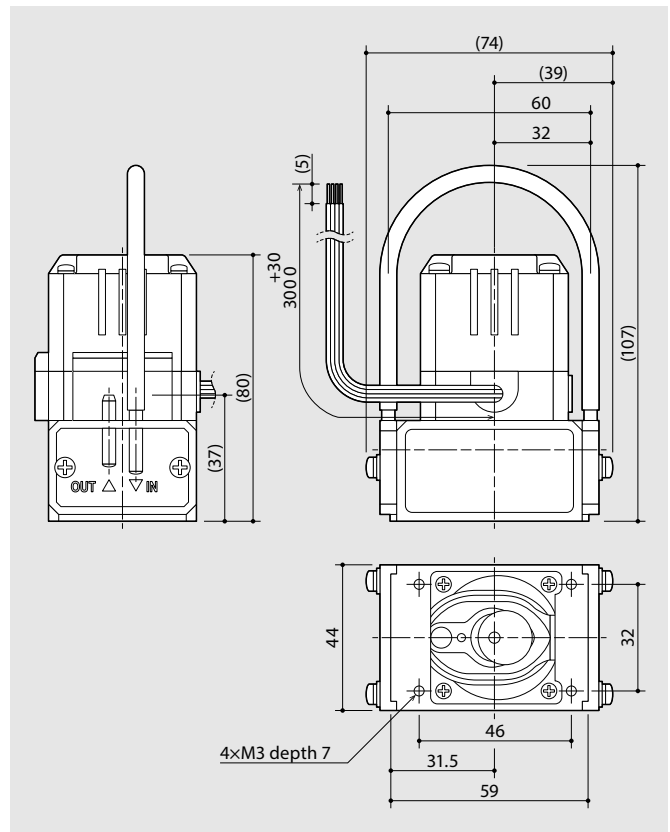

Dimensions in mm

IWAKI CO., LTD. 6-6 Kanda-Sudacho 2-chome Chiyoda-ku Tokyo 101-8558 Japan TEL : (81)3 3254 2935 FAX : 3 3252 8892

IWAKI has global network. Please find your distributor location at

www.iwakipumps.jp

European office : IWAKI Europe GmbH	TEL: (49)2154 9254 0	FAX: 2154 9254 48
Germany : IWAKI Europe GmbH	TEL: (49)2154 9254 50	FAX: 2154 9254 55
Holland : IWAKI Europe GmbH (Netherlands Branch)	TEL: (31)74 2420011	FAX: (49)2154 925448
Italy : IWAKI Europe GmbH (Italy Branch)	TEL: (39)0444 371115	FAX: 0444 335350
Spain : IWAKI Europe GmbH (Spain Branch)	TEL: (34)93 37 70 198	FAX: 93 47 40 991
Belgium : IWAKI Belgium N.V.	TEL: (32)13 67 02 00	FAX: 13 67 20 30
Denmark : IWAKI Nordic A/S	TEL: (45)48 24 2345	FAX: 48 24 2346
Finland : IWAKI Suomi Oy	TEL: (358)9 2745810	FAX: 9 2742715
France : IWAKI France S.A.	TEL: (33)1 69 63 33 70	FAX: 1 64 49 92 73
Norway : IWAKI Norge AS	TEL: (47)23 38 49 00	FAX: 23 38 49 01
Sweden : IWAKI Sverige AB	TEL: (46)8 511 72900	FAX: 8 511 72922
U.K. : IWAKI Pumps (UK) Ltd.	TEL: (44)1743 231363	FAX: 1743 366507

U.S.A. : IWAKI America Inc.	TEL: (1)508 429 1440	FAX: 508 429 1386
Argentina : IWAKI America Inc. (Argentina Branch)	TEL: (54)11 4745 4116	FAX: (54)11 4745 4116
Brasil : IWAKI Do Brasil Comercio De Bombas Hidraulicas Ltda.	TEL: (55)19 3244 5900	FAX: 19 3244 5900
Singapore : IWAKI Singapore Pte Ltd.	TEL: (65)6316 2028	FAX: 6316 3221
Indonesia : IWAKI Singapore (Indonesia Office)	TEL: (62)21 6906606	FAX: 21 6906612
Malaysia : IWAKI Sdn. Bhd.	TEL: (60)3 7803 8807	FAX: 3 7803 4800
Australia : IWAKI Pumps Australia Pty Ltd.	TEL: (61)2 9899 2411	FAX: 2 9899 2421
Hong Kong : IWAKI Pumps Co., Ltd.	TEL: (852)2607 1168	FAX: 2607 1000
China : GTZ IWAKI Engineering & Trading Co., Ltd.	TEL: (86)20 84350603	FAX: 20 84359181
: IWAKI Pumps (Shanghai) Co., Ltd.	TEL: (86)21 6272 7502	FAX: 21 6272 6929
Korea : IWAKI Korea Co., Ltd.	TEL: (82)2 2630 4800	FAX: 2 2630 4801
Taiwan : IWAKI Pumps Taiwan Co., Ltd.	TEL: (886)2 8227 6900	FAX: 2 8227 6818
Thailand : IWAKI (Thailand) Co., Ltd.	TEL: (66)2 322 2471	FAX: 2 322 2477

( ) Country codes

Caution for safety use: Before use of pump, read instruction manual carefully to use the product correctly.

Legal attention related to export.