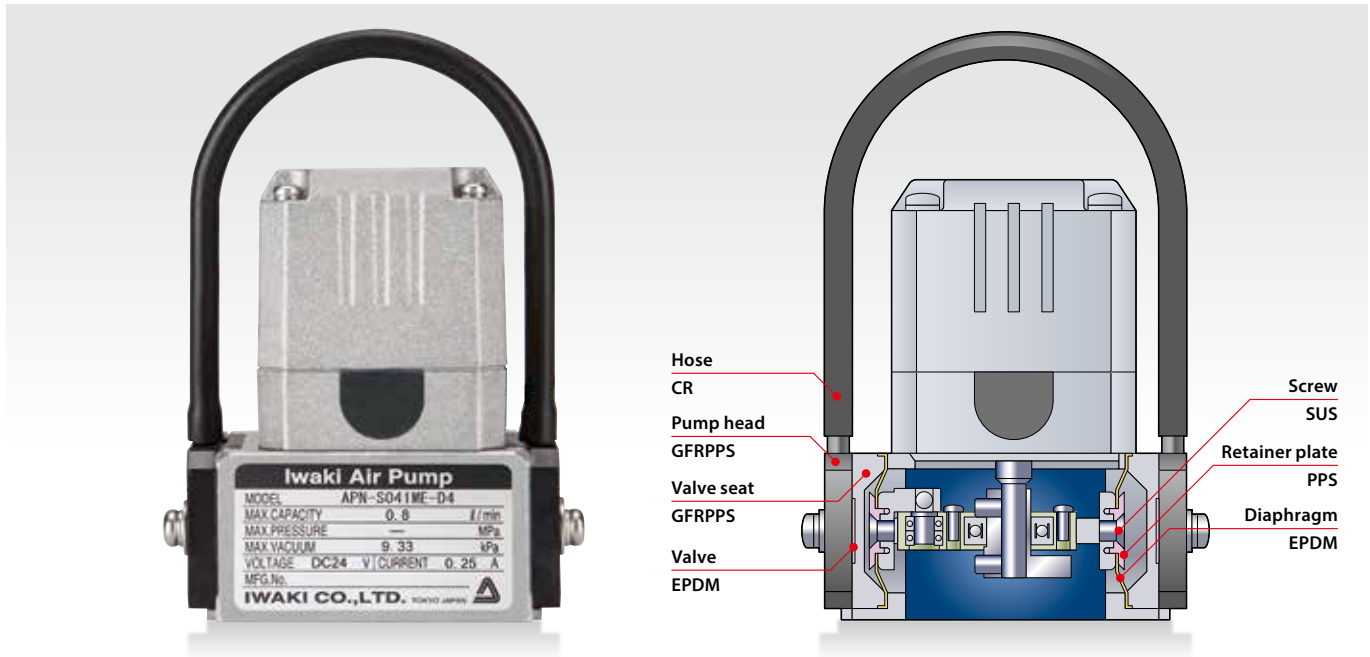

Construction and materials

Specifications

Model	APN-S041ME-D3/D4*	Current draw	0.25 A or less
Max. flow	0.8 L/min	Voltage	DC24V
Max. vacuum	9.33 kPa	Mass	0.4 kg
Output	2.2 W	Gas temp.	0 - 40 °C
Power consumption	6.0 W	Ambient temp.	0 - 40 °C

* D3: 2 wire, D4: 4 wire